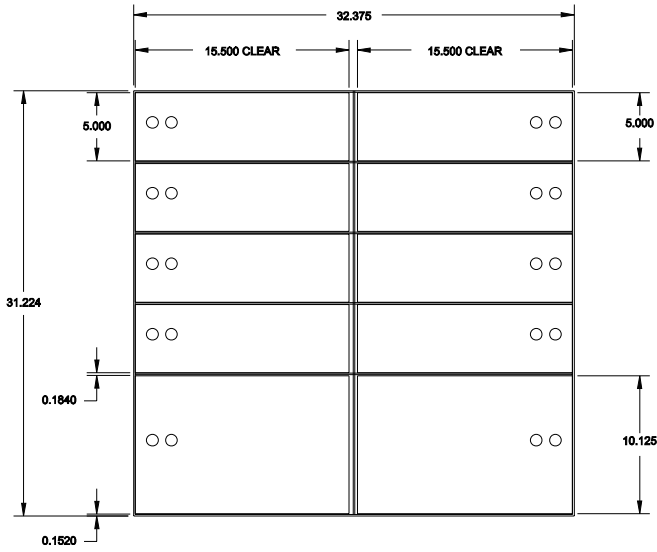

MODEL 8T-2S