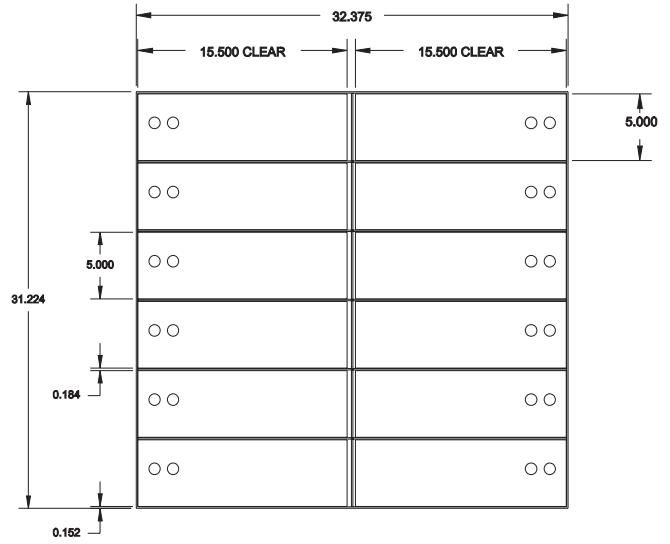

MODEL 12-T

All Chests

FOR 24" TO 31" DEEP CHEST

17" depth — clear opening at 15.375"

FOR 31" OR DEEPER CHEST

24" depth — clear opening at 22.375"

BU