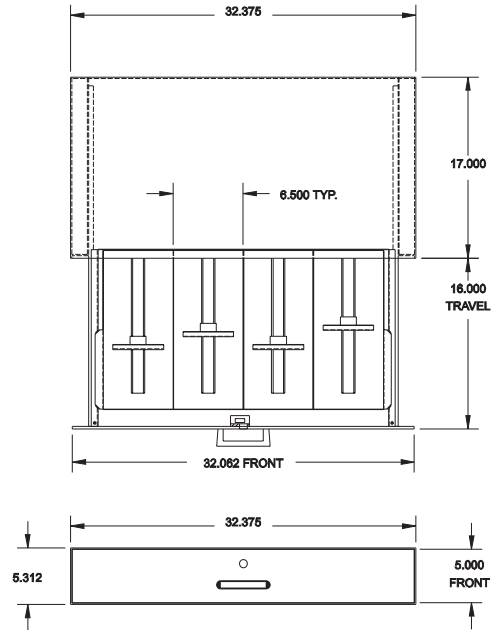

16" CURRENCY DRAWER