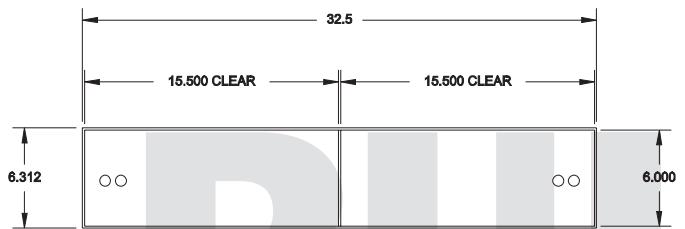

MODEL 2T-6

BUILD