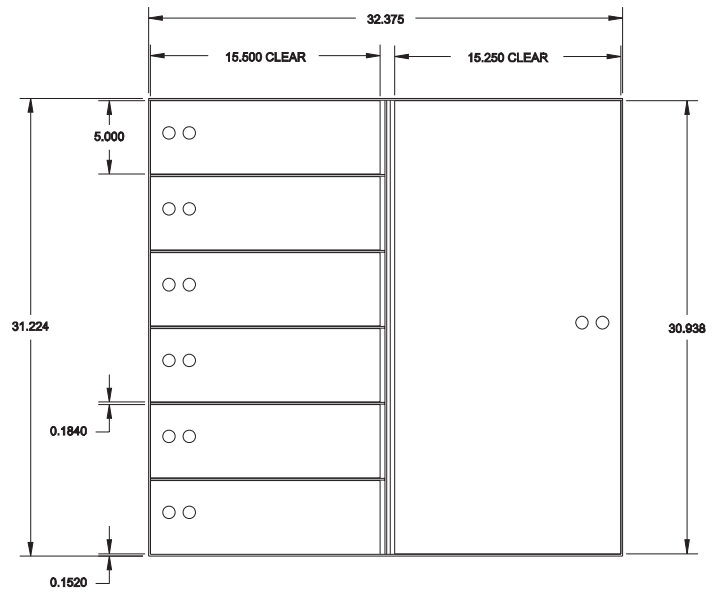

MODEL 6T-1S

MULTI TO FIT