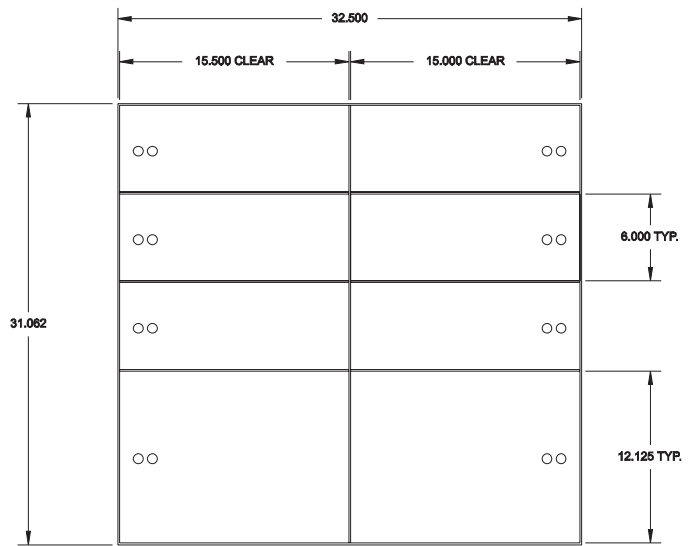

MODEL 6T-2S-6