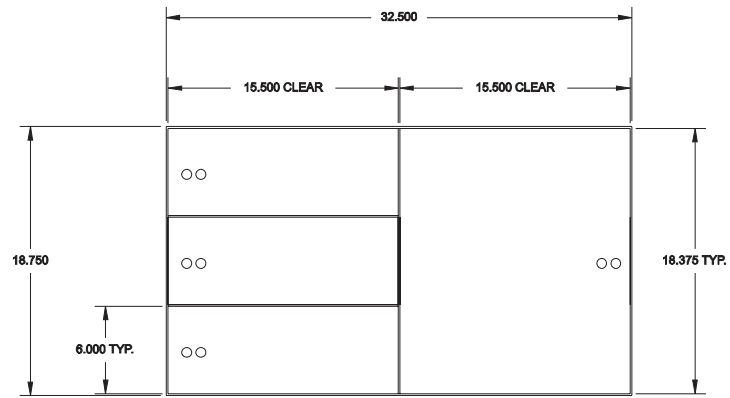

MODEL 3T-1S-6