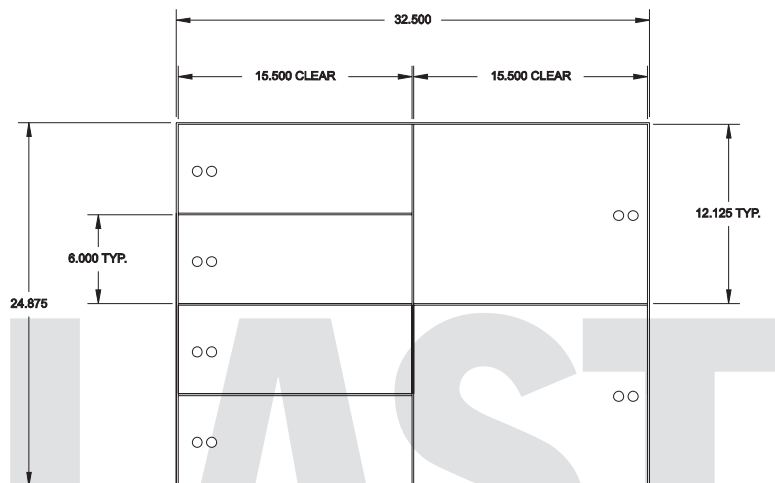

MODEL 4T-2S-6

All Chests

FOR 24" TO 31" DEEP CHEST

17" depth — clear opening at 15.375"

FOR 31" OR DEEPER CHEST

24" depth — clear opening at 22.375"