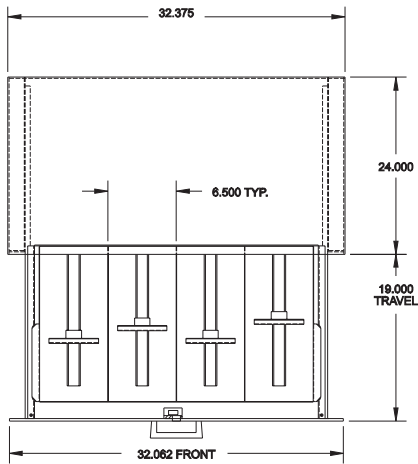

19" CURRENCY DRAWER