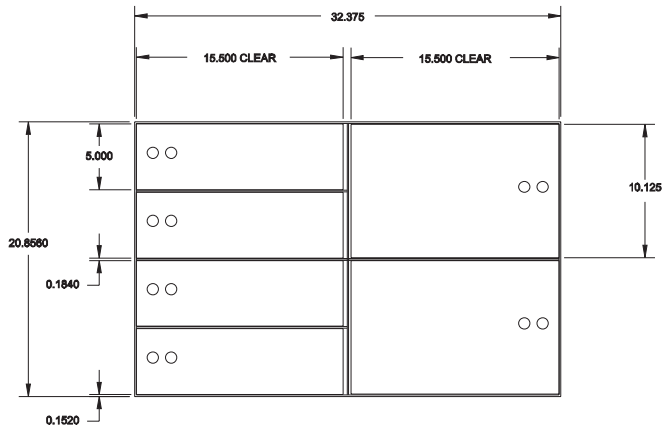

MODEL 4T-2S