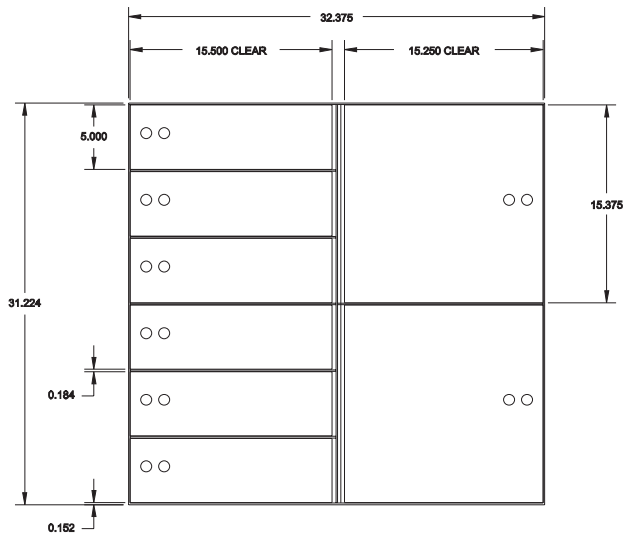

MODEL 6T-2S