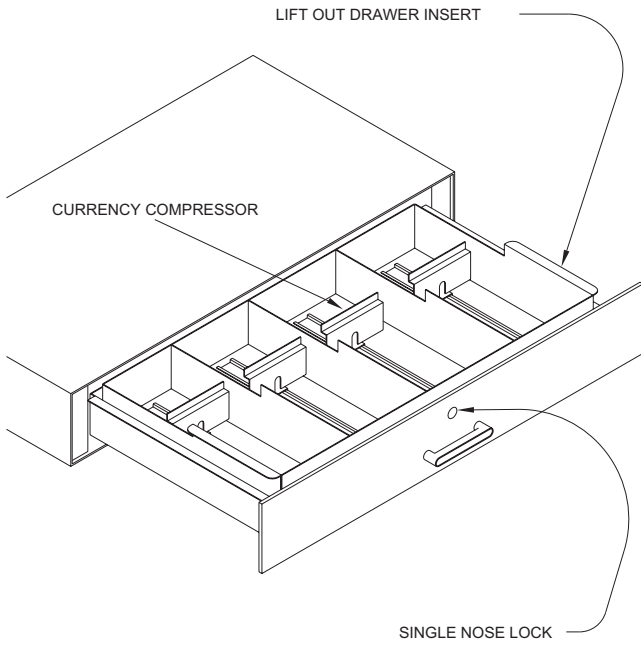

16" CURRENCY DRAWER