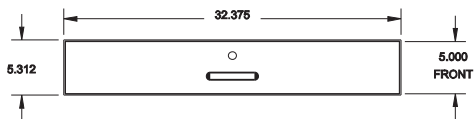

19" CURRENCY DRAWER