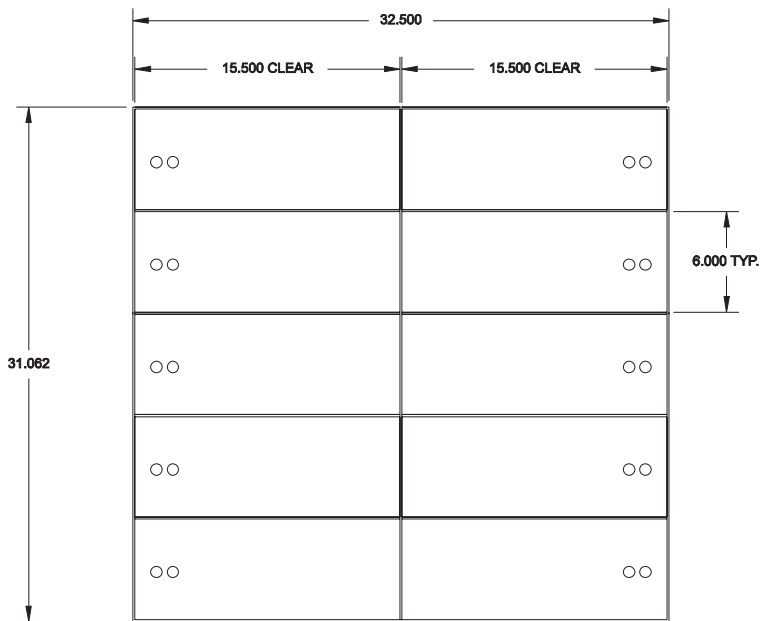

All Chests

FOR 24" TO 31" DEEP CHEST

17" depth — clear opening at 15.375"

FOR 31" OR DEEPER CHEST

24" depth — clear opening at 22.375"