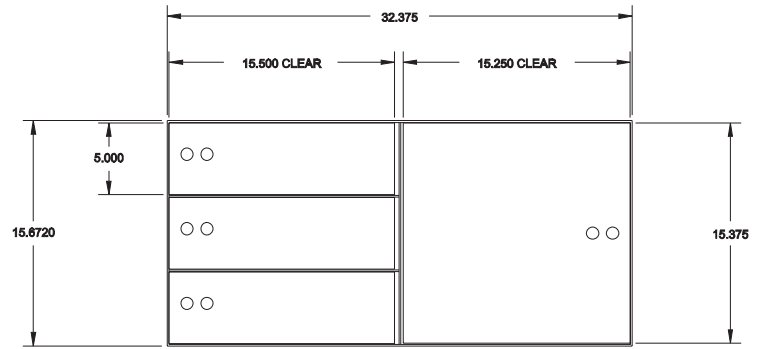

MODEL 3T-1S