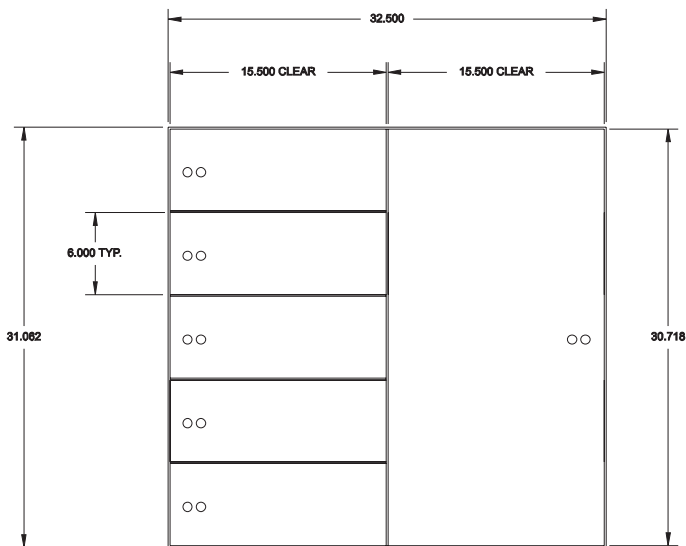

MODEL 10T-6

MODEL 5T-1S-6